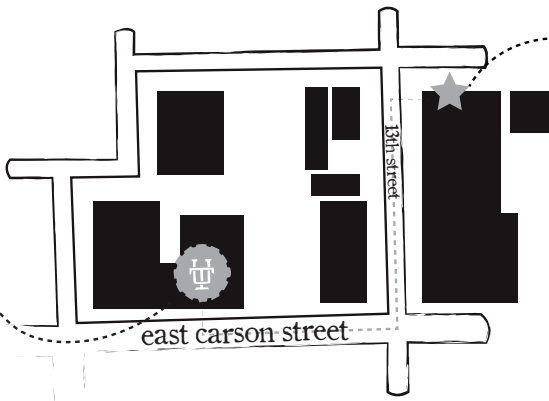

The
URBAN
◦ TAP ◦

x x x x x

brunch • lunch • dinner

PRESENT THIS AD AFTER THE SHOW

&

RECEIVE 10% OFF DRINKS

YOU ARE HERE

WE ARE HERE

Located one block from the City Theatre on 12th & Carson