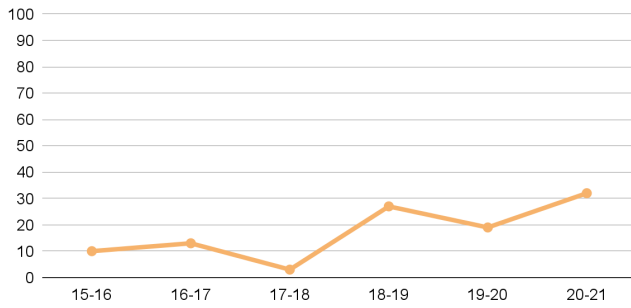

# City Theatre Staff And Artist Demographics: Percentage of BIPOC Artists and Staff, 2015-present

% BIPOC  
Playwrights

% BIPOC  
Directors

% BIPOC  
Designers and Dramaturgs

% BIPOC  
Actors

% BIPOC  
Momentum Festival and Drive-In Artists