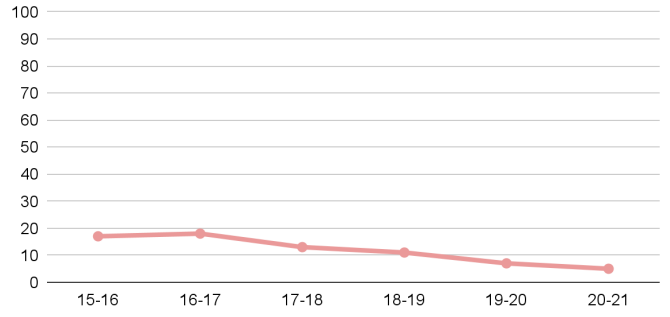

% BIPOC  
Production Staff (Show Specific)

% BIPOC  
Production Staff (Full-Time)

% BIPOC  
Artistic and Education Staff

% BIPOC  
Administrative Staff

% BIPOC  
Part-Time Staff (FOH + Production)

% BIPOC  
Part-Time Teaching Artists