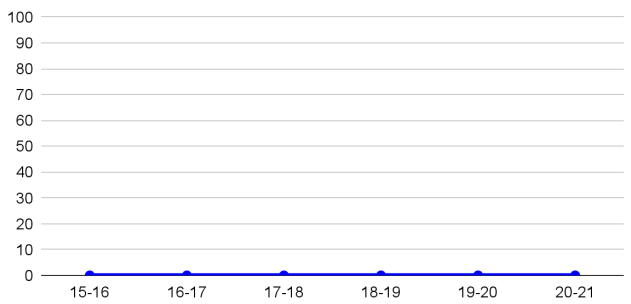

% BIPOC
Production Staff (Full-Time)