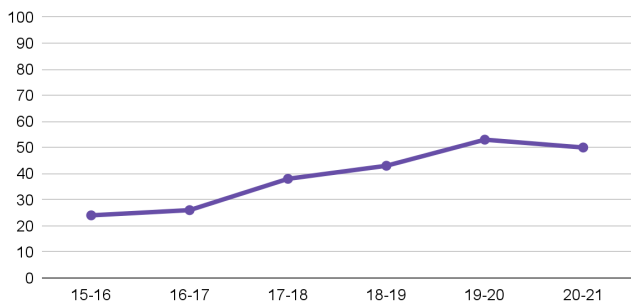

# City Theatre Staff And Artist Demographics: Percentage of BIPOC Artists and Staff, 2015-present

% BIPOC  
Playwrights

% BIPOC  
Directors

% BIPOC  
Designers and Dramaturgs

% BIPOC  
Actors

% BIPOC  
Momentum Festival and Drive-In Artists