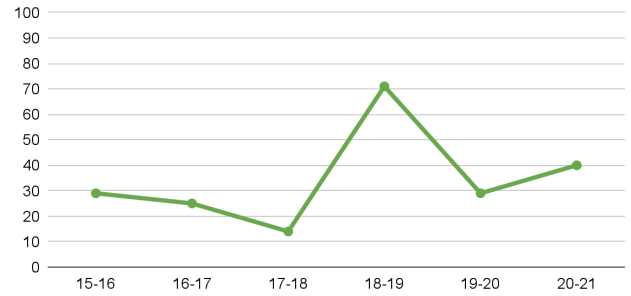

# City Theatre Staff And Artist Demographics: Percentage of BIPOC Artists and Staff, 2015-present

% BIPOC  
Playwrights

% BIPOC  
Directors

% BIPOC  
Designers and Dramaturgs

% BIPOC  
Actors

% BIPOC  
Momentum Festival and Drive-In Artists