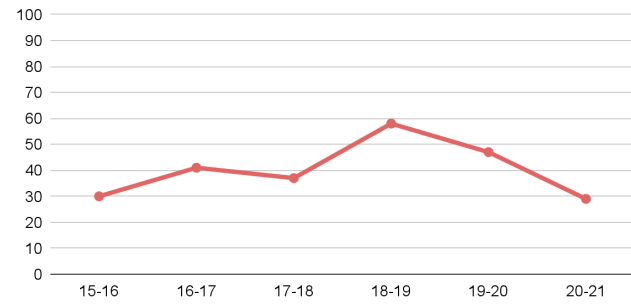

# City Theatre Staff And Artist Demographics: Percentage of BIPOC Artists and Staff, 2015-present

% BIPOC  
Playwrights

% BIPOC  
Directors

% BIPOC  
Designers and Dramaturgs

% BIPOC  
Actors

% BIPOC  
Momentum Festival and Drive-In Artists