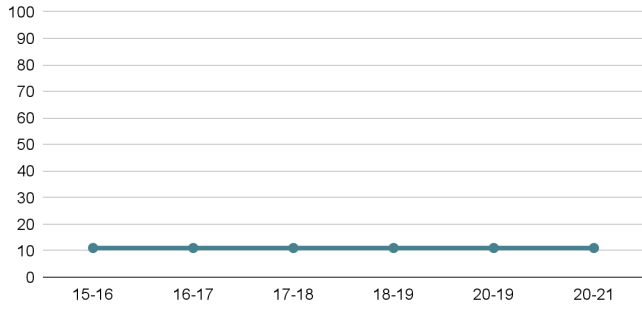

% BIPOC  
Production Staff (Show Specific)

% BIPOC  
Production Staff (Full-Time)

% BIPOC  
Artistic and Education Staff

% BIPOC  
Administrative Staff

% BIPOC  
Part-Time Staff (FOH + Production)

% BIPOC  
Part-Time Teaching Artists