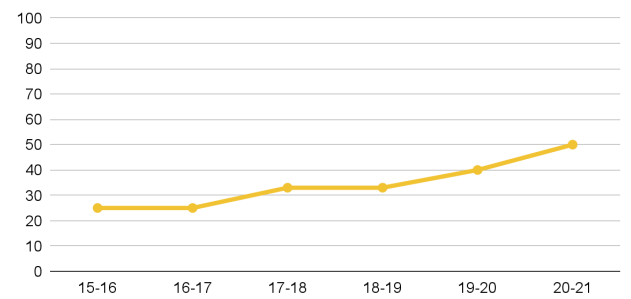

% BIPOC
Artistic and Education Staff