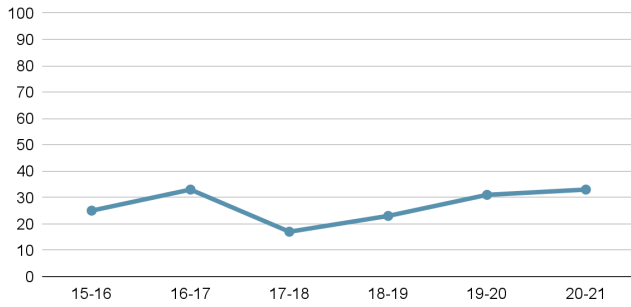

# City Theatre Staff And Artist Demographics: Percentage of BIPOC Artists and Staff, 2015-present

% BIPOC  
Playwrights

% BIPOC  
Directors

% BIPOC  
Designers and Dramaturgs

% BIPOC  
Actors

% BIPOC  
Momentum Festival and Drive-In Artists