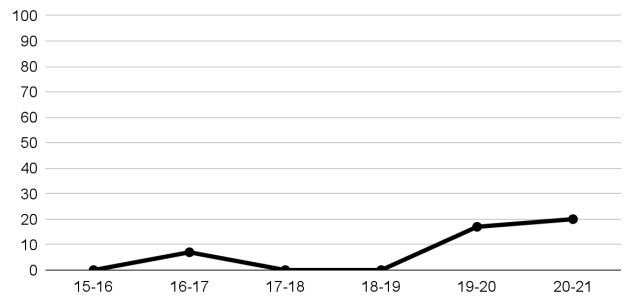

% BIPOC
Production Staff (Show Specific)