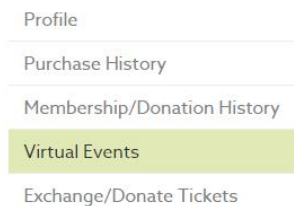

If you've misplaced your order confirmation, you can access the virtual content by logging in to your Cultural District profile.

1. Go to citytheatre.culturaldistrict.org
2. Click "**LogIn**" in the upper right-hand corner.
 - a. Follow the instructions in step 2 on the previous page.
3. Click **YOUR NAME** in the upper right-hand corner (where Login was).

4. Select "Virtual Events" from the menu on the left.

5. Select the event you'd like to watch and Enjoy!

Virtual Events

Claws Out - Filmed Stage Production (Stream)

City Theatre