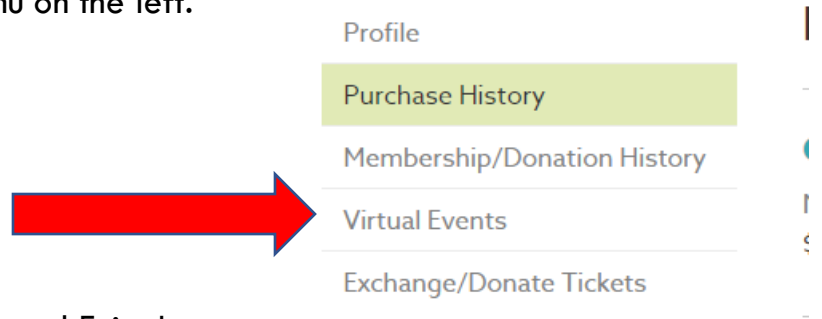

4. Select "Virtual Events" from the menu on the left.

5. Select the event you'd like to watch and Enjoy!