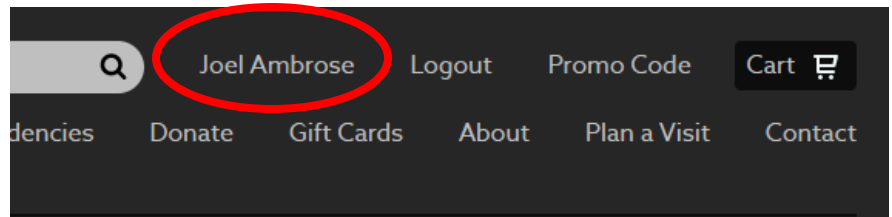

Option #2 – Logging in to your Cultural District Profile

If you've misplaced your order confirmation, you can access the virtual content by logging in to your Cultural District profile.

1. Go to citytheatre.culturaldistrict.org
2. Click "**LogIn**" in the upper right-hand corner.
  - a. Follow the instructions in step 2 on the previous page.
3. Click **YOUR NAME** in the upper right-hand corner (where Login was).